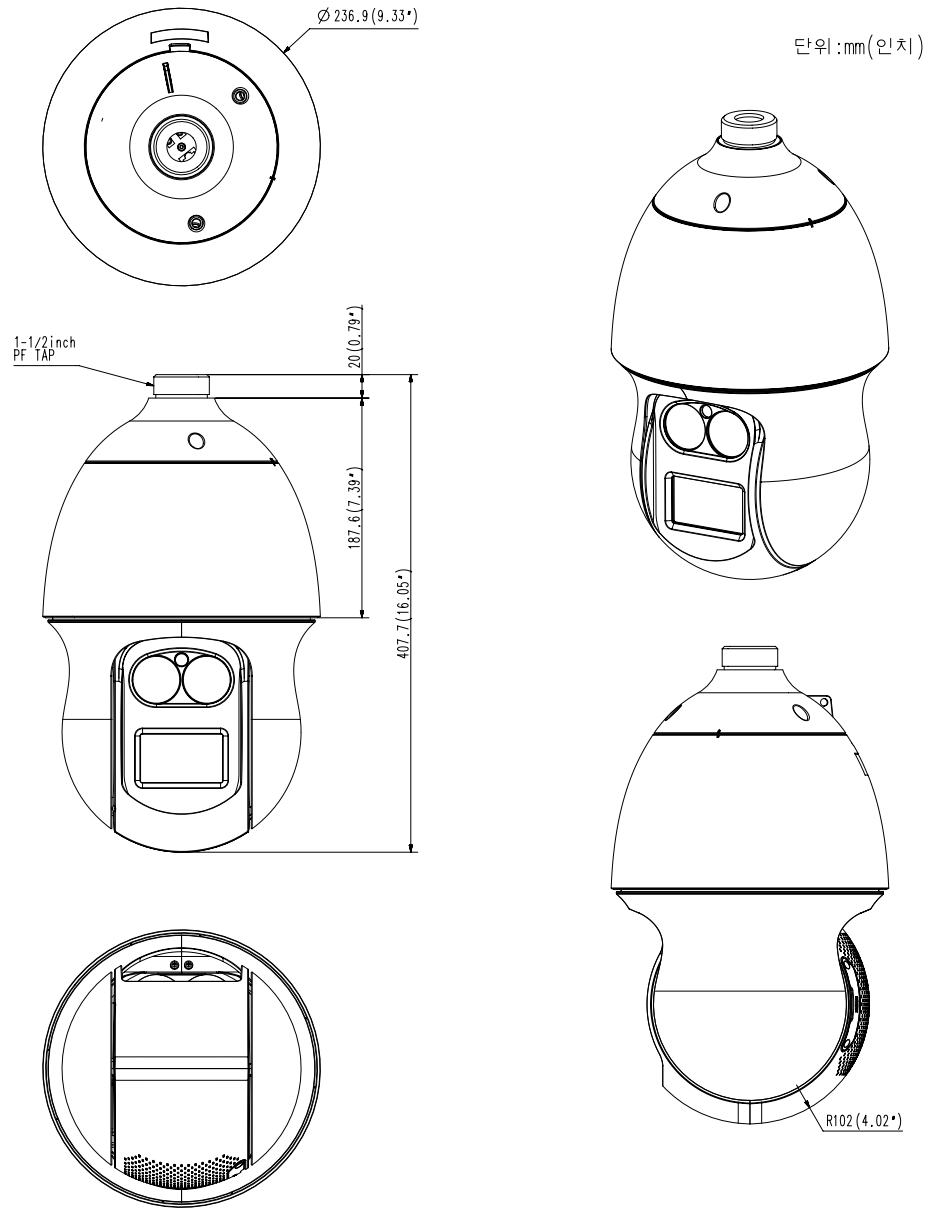

**Mechanical**

<b>Color / Material</b>	Body: Ivory / Plastic, Head: Black / Plastic
<b>Product Dimensions / Weight</b>	Ø236.9x407.7mm(9.33x16.05"), 7.1Kg(15.65 lb)

- The latest product information / specification can be found at [hanwha-security.com](http://hanwha-security.com)
- Design and specifications are subject to change without notice.
- Wisenet is the proprietary brand of Hanwha Techwin, formerly known as Samsung Techwin.

단위 :mm(인치)

This parts should not contain any substances which are specified in AH60-0033K

NO	PART NAME	CODE NO.	MATERIAL	Q'TY	REMARK
1	PNP-9200RH_Camera_Total_Assy	-	MATERIAL	1	REMARK

STANDARD TOLERANCE

DIV	M1	M2	M3	M4	M5
0-16	+0.05	+0.1	+0.1	+0.2	+0.3
16-63	+0.05	+0.1	+0.2	+0.3	+0.4
63-250	+0.1	+0.2	+0.3	+0.4	+0.4
250-1000	+0.2	+0.3	+0.4	+0.5	+0.6