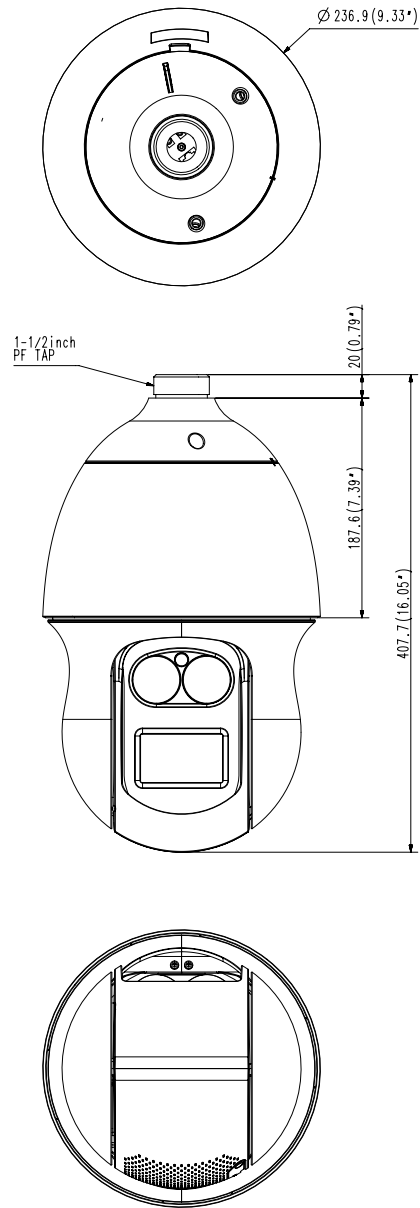

**Mechanical**

<b>Color / Material</b>	Body: Ivory / Plastic, Head: Black / Plastic
<b>Product Dimensions / Weight</b>	Ø236.9x407.7mm(9.33x16.05"), 7.1Kg(15.65 lb)

- The latest product information / specification can be found at [hanwha-security.com](http://hanwha-security.com)
- Design and specifications are subject to change without notice.
- Wisenet is the proprietary brand of Hanwha Techwin, formerly known as Samsung Techwin.

단위 :mm(인치)

This parts should not contain any substances which are specified in AH60-0033K

NO	PART NAME	CODE NO.	MATERIAL	Q'TY	REMARK
1	PNP-9200RH_Camera_Total_Assy	-	MATERIAL	1	REMARK

STANDARD TOLERANCE

DIV	M1	M2	M3	M4	M5
0-16	+0.05	+0.1	+0.1	+0.2	+0.3
16-63	+0.05	+0.1	+0.2	+0.3	+0.4
63-250	+0.1	+0.2	+0.3	+0.4	+0.4
250-1000	+0.2	+0.3	+0.4	+0.5	+0.6

A2  
CHANGE

UNIT	mm	DESIGN	CHECK	APPROVAL	PART NAME	PNP-9200RH_Camera_Total_Assy
SCALE	1/1	Design	Check	Approval	MODEL NAME	PNP-9200RH
		15.08.01	15.08.01	15.08.01	CODE NO.	-